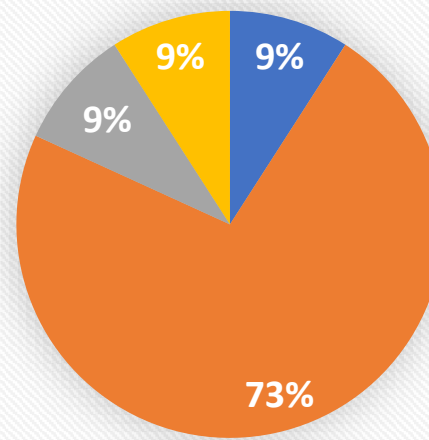

Residents View on Speeding

Benton Street's residents view of Speeding

Raven Way's residents view of speeding

Cranworth Road's residents view of speeding

Overall view of speeding

Key:

Problem

Minor Problem

Major Problem

Serious Problem

Residents view on Air Quality

Benton Street's residents view of Air Quality

Raven Way's residents view of Air Quality

Cranworth Road's residents view of Air Quality

Overall view of Air Quality