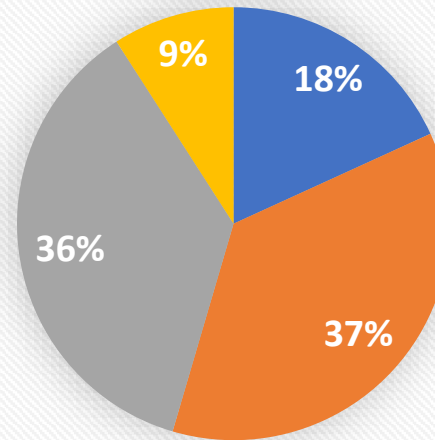

Major Problem

Serious Problem

Residents view on Air Quality

Benton Street's residents view of Air Quality

Raven Way's residents view of Air Quality

Cranworth Road's residents view of Air Quality

Overall view of Air Quality

Key:

Problem

Minor Problem

Major Problem

Serious Problem

Residents view on Congestion and Delays

Benton Street's residents view of Congestion/delays

Raven Way's residents view of Congestion/delays