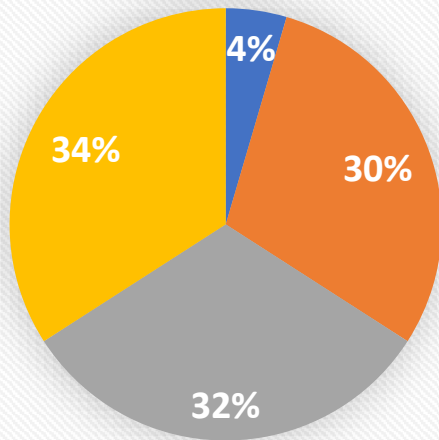

Residents View on Speeding

Benton Street's residents view of Speeding

Raven Way's residents view of speeding

Cranworth Road's residents view of speeding

Overall view of speeding

Key:

Problem

Minor Problem

Major Problem

Serious Problem

Residents view on Air Quality

Benton Street's residents view of Air Quality

Raven Way's residents view of Air Quality

Cranworth Road's residents view of Air Quality

Overall view of Air Quality